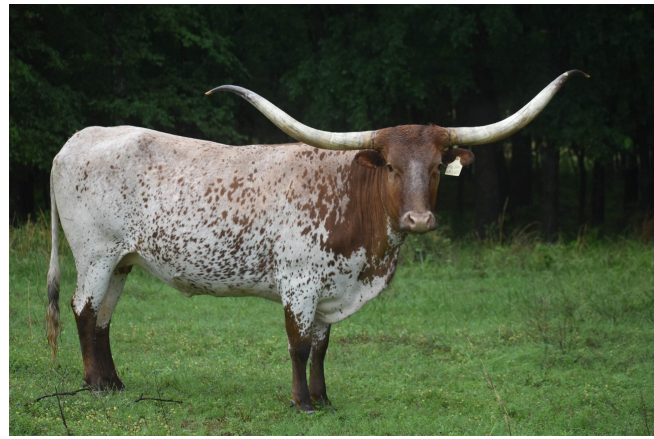

HELM WHIZ 621

Date of Birth: 02/28/2016
Registration 1: CI305056*
Registration 2: 274779
Breeder: Helm Cattle Company
Owner: Kent & Sandy Harrell

Courtesy of Justin Rombeck

You are going to love seeing this cow in person. Her twist that is coming on is very rare. She is a stand out in the pasture. She has given us 4 daughters and sold one at the Hudson-Valentine Stockyards Sale for \$17,500. Goes back to Hubbells 20 Gauge, JP Rio Grande, and the 36,000 ASOCL Burning Desire. Bull calf born 10-17-24 by Ironman HR.