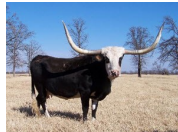

DELTA TARI FM182