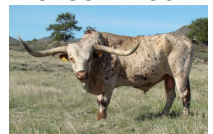

#2358 - 6CR Rurally Dutchess x BR Ju

Date of Birth: 06/01/2023

Courtesy of Harrell Ranch

Total Horn: 24.5000 on 04/20/2024
TTT: 33.5000 on 09/05/2024
Right Base: 7.7500 on 04/20/2024
Left Base: 7.7500 on 04/20/2024
Composite: 33.5000 on 09/05/2024

#2358 - 6CR Rurally Dutchess x BR Jungle Jim

703 RHF SHARP SHOOTER

HR RIO ROSE

WS JAMAKIZM

HUNTS RESPECTED JENNY

JP RIO GRANDE

LADY MONIKA BL

CHUCKWAGON