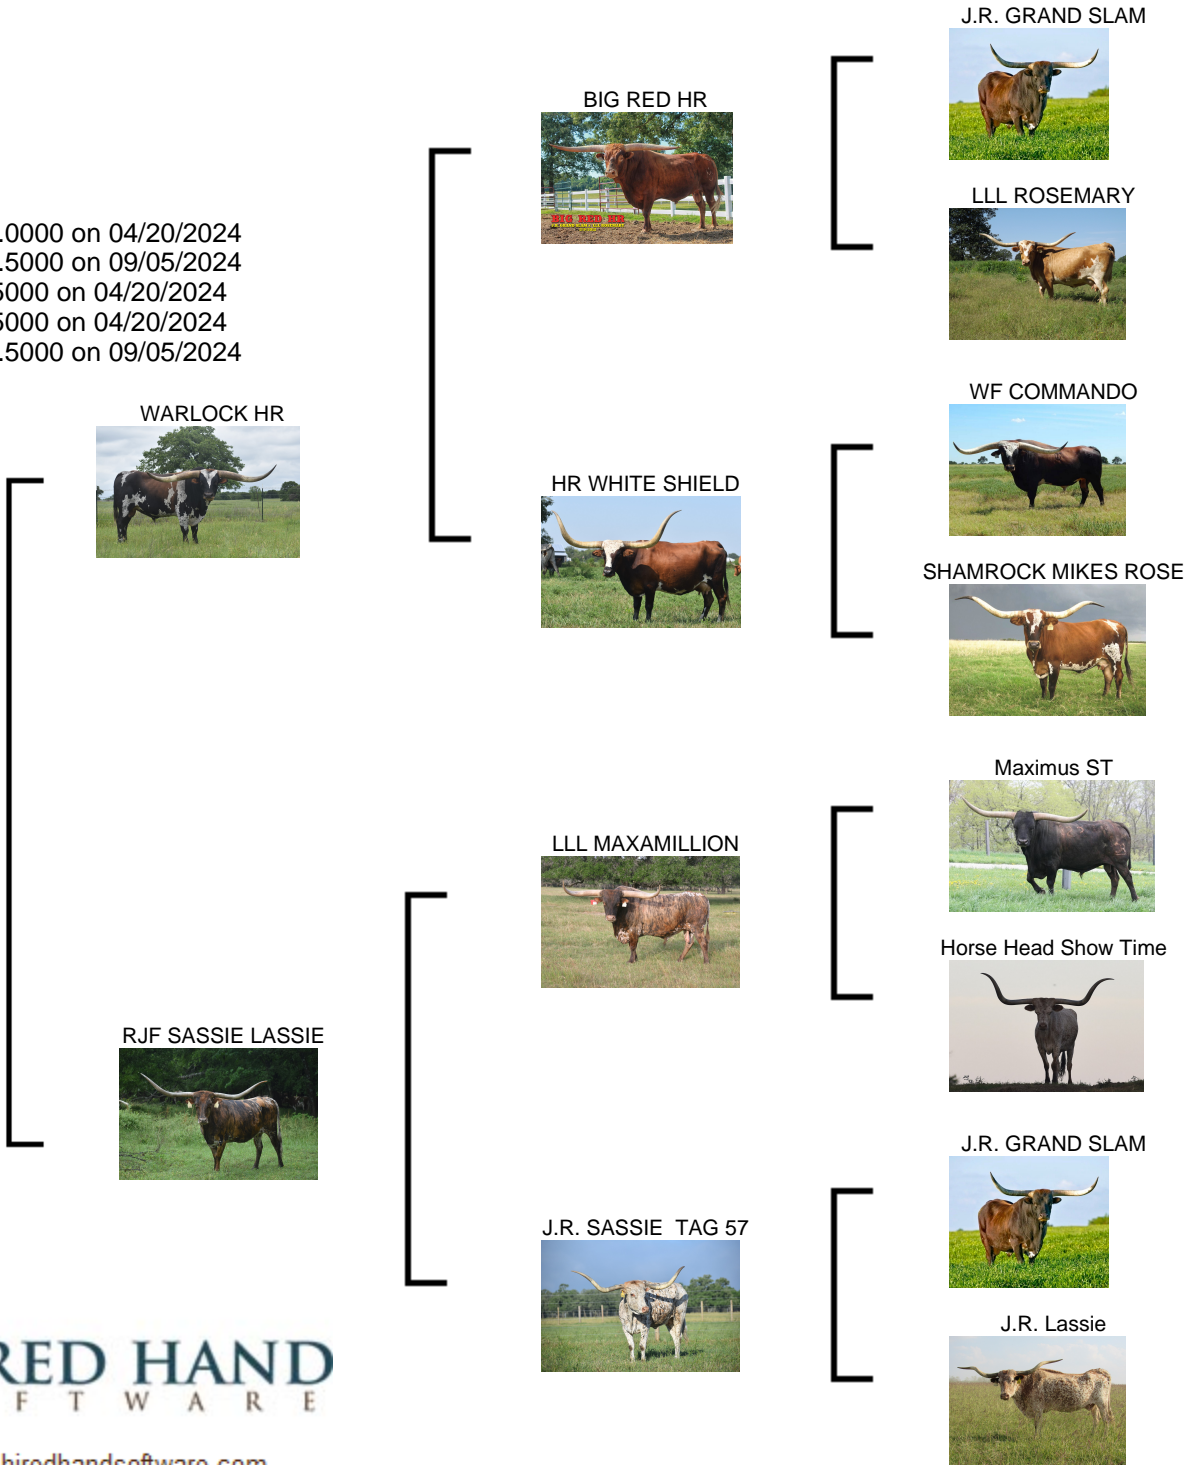

#2354 - RJF Sassie Lassie x Warlock

Date of Birth: 10/16/2023
Breeder: Kent & Sandy Harrell
Owner: Kent & Sandy Harrell

Courtesy of Harrell Ranch

Total Horn: 19.0000 on 04/20/2024
TTT: 30.5000 on 09/05/2024
Right Base: 6.5000 on 04/20/2024
Left Base: 6.5000 on 04/20/2024
Composite: 30.5000 on 09/05/2024

#2354 - RJF Sassie Lassie x Warlock

<http://www.hiredhandsoftware.com>