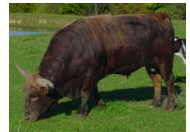

SENSOR

Krossbuck Kim