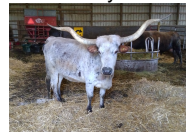

GARLAND'S ROSEBUD

Date of Birth: 05/23/2022
Registration 1: CI336518
Owner: Kent & Sandy Harrell

Beautiful brindle young cow. Bred to Rebel HR for a Spring 2025 calf. Mama comes out of our LLL Rosemary family. Her sire is Justin Rombeck breeding.

Total Horn: 60.0000 on 04/19/2024
TTT: 53.1250 on 04/19/2024
Right Base: 11.5000 on 04/19/2024
Left Base: 11.5000 on 04/19/2024
Composite: 136.1250 on 04/19/2024

Smoky Roan

<http://www.hiredhandsoftware.com>