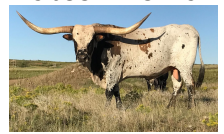

KC JUST RESPECT