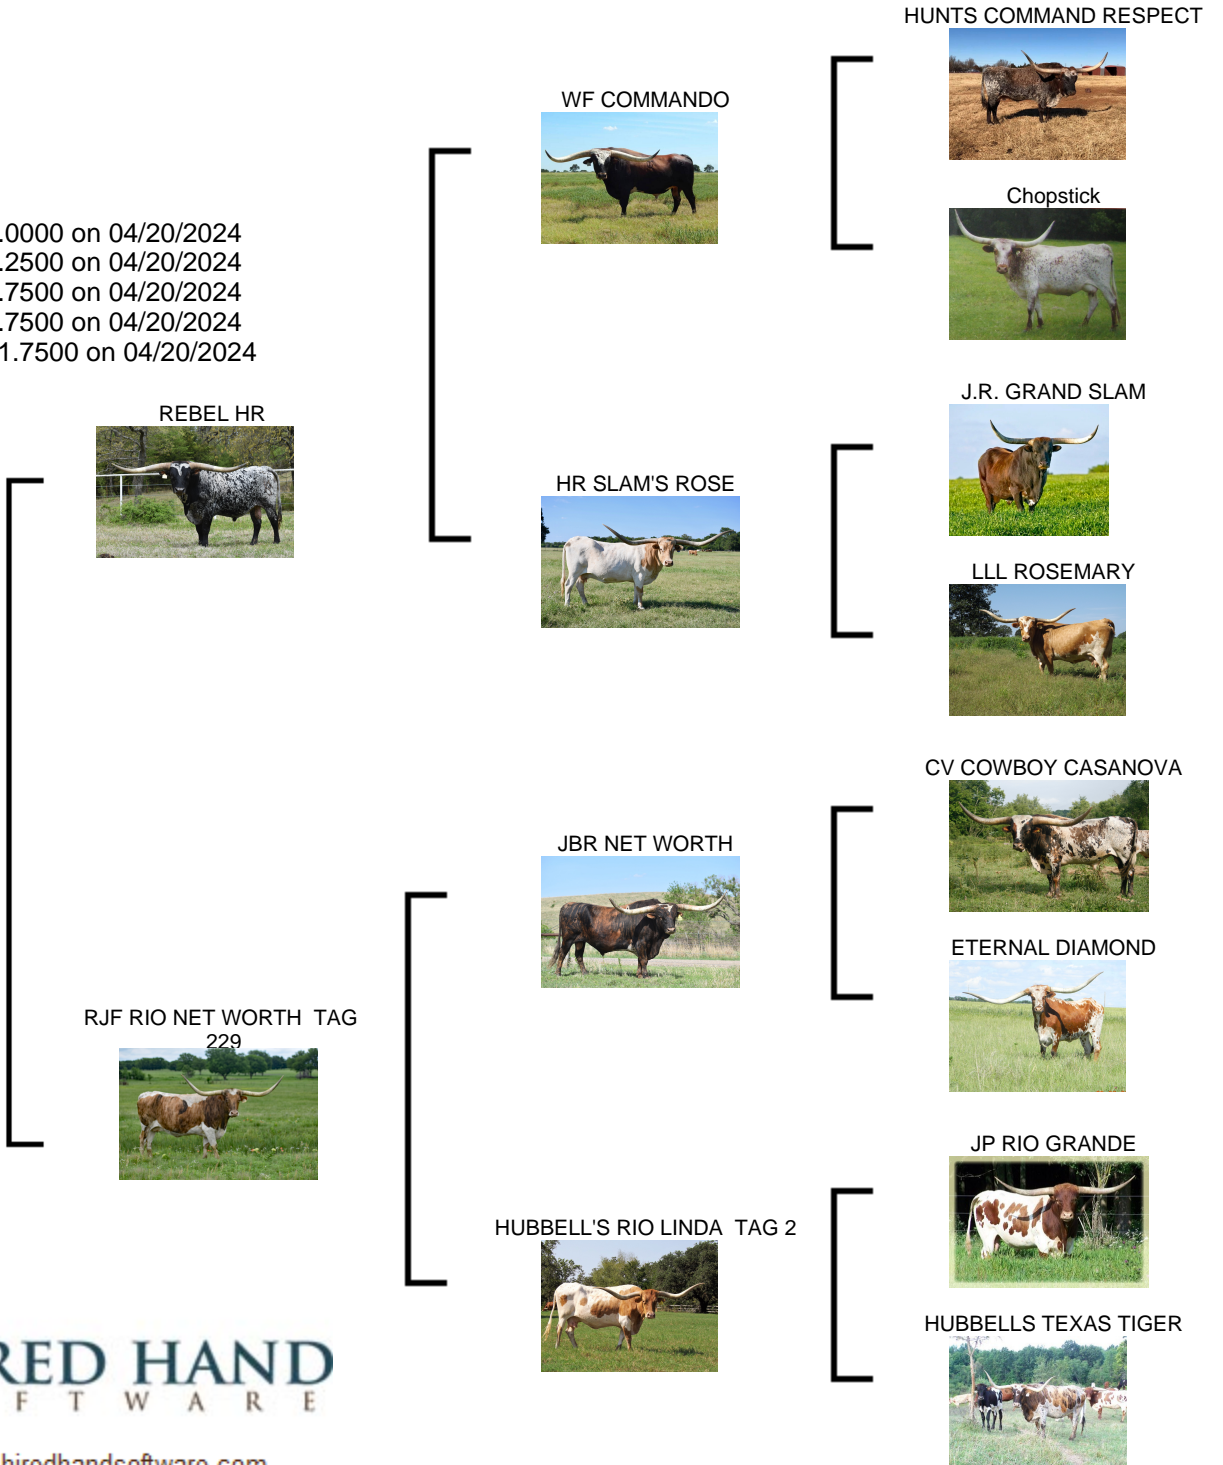

<http://www.hiredhandsoftware.com>