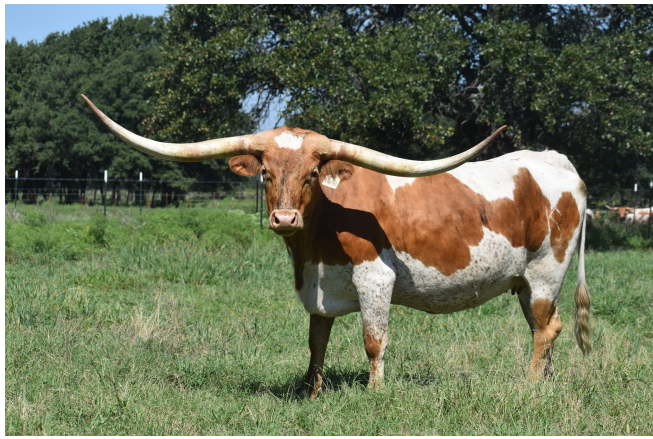

HR Rio Reb

Date of Birth: 09/12/2019
Breeder: Kent & Sandy Harrell
Owner: Kent & Sandy Harrell

Courtesy of Justin Rombeck

Heifer calf at side x Warlock HR born 9-17-24.

Total Horn: 95.0000 on 04/20/2024
TTT: 81.2500 on 04/20/2024
Right Base: 12.7500 on 04/20/2024
Left Base: 12.7500 on 04/20/2024
Composite: 201.7500 on 04/20/2024