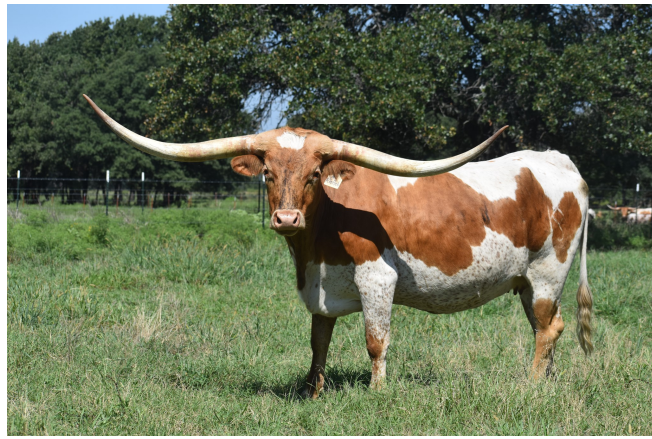

HR Rio Reb

Date of Birth: 09/12/2019
Breeder: Kent & Sandy Harrell
Owner: Kent & Sandy Harrell

Courtesy of Justin Rombeck

Heifer calf at side x Warlock HR born 9-17-24.

Total Horn: 95.0000 on 04/20/2024
TTT: 81.2500 on 04/20/2024
Right Base: 12.7500 on 04/20/2024
Left Base: 12.7500 on 04/20/2024
Composite: 201.7500 on 04/20/2024

HR Rio Reb

REBEL HR

RJF RIO NET WORTH TAG 229

WF COMMANDO

HR SLAM'S ROSE

JBR NET WORTH

HUBBELL'S RIO LINDA TAG 2

HUNTS COMMAND RESPECT